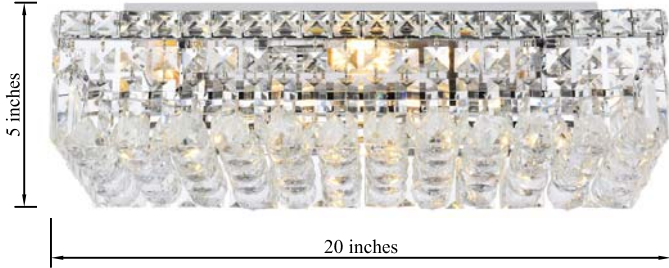

PRODUCT SPECIFICATION SHEET

MAXIME COLLECTION

Maxime 4-Light Chrome Flush Mount Clear Crystal

Chrome
Item No: V2034F20C

Dimensions

Canopy Size(in)	L17" W7" H0.8"
Chain/Rod Length	N/A
Length	20"
Width	10"
Height	5"
Maximum Height	N/A

Specifications

Finish	1 Finishes
Material	Iron / Crystal
Crystal Color	Clear
Type	Flush Mount
Hanging Device	N/A
Voltage	110-125V
Dimmable	YES
Warranty	1 Year Limited
Shipment Type	Small Parcel

Bulb / Socket

Socket Type	E12
Number of Lights	4
Wattage/Bulb	40W
Included	No

Installation

Indoor/Outdoor	Indoor
Dry/Wet/Damp	Dry
Weight	28 LBS
Wire Length	20"
Safety Rating	UL Listed

Available Finishes

The Collection is composed of Chandeliers,
Pendants and Flush Mounts